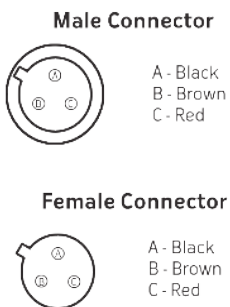

PRODUCT SPECIFICATION

RIFLEMAN AN/PRC 154 CHARGER W/ AUXILIARY OUTPUT CABLE AND WITH RIFLEMAN DUAL INPUT DUAL OUTPUT SIDE CONNECTOR (SIDEPAN)

The Rifleman AN/PRC 154 Charger with Auxiliary Output Cable and with Dual Input Dual Output side connector (sidePAN) allows the user to maintain up to 80% charge on an Thales Rifleman Radio, charge a EUD and provides an output to exchange data between an EUD and Radio in a vest or personal equipment mounted package. The charger may be used as part of the SWIPES™ unit or separately powered using a SWIPES™ Compatible Power Cable.

DC Input:
12 VDC Nominal

Output:
1 Amp 12.6 VDC Maximum

Operational Temperature:
-20°C to +60°C (-4°F to +140°F)

Storage Temperature:
-40°C to +100°C (-40°F to +212°F)

Dimensions (WxDxL):
25 x 11.5 x 31.4 cm (3.03 x 2.49 x 3.84 inches)