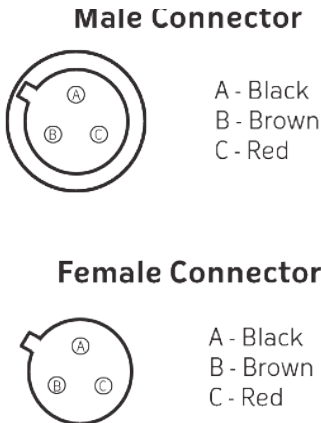

PRODUCT SPECIFICATION

SWIPES™ DAGR CABLE

The Soldier Worn Integrated Power Equipment System (SWIPES™), Defense Advanced GPS Receiver (DAGR) Adapter Cable allows the user to connect a DAGR to the SWIPES™ Hub or a variety of batteries.

DC Output:
12 VDC Nominal

Operational Temperature:
-20°C to +60°C (-4°F to +140°F)

Storage Temperature:
-40°C to +100°C (-40°F to +212°F)

Length:
113 cm / 44.5 inches

Weight:
75g / 0.164 lbs

Environmental:
Humidity 95%
Altitude 50,000 ft